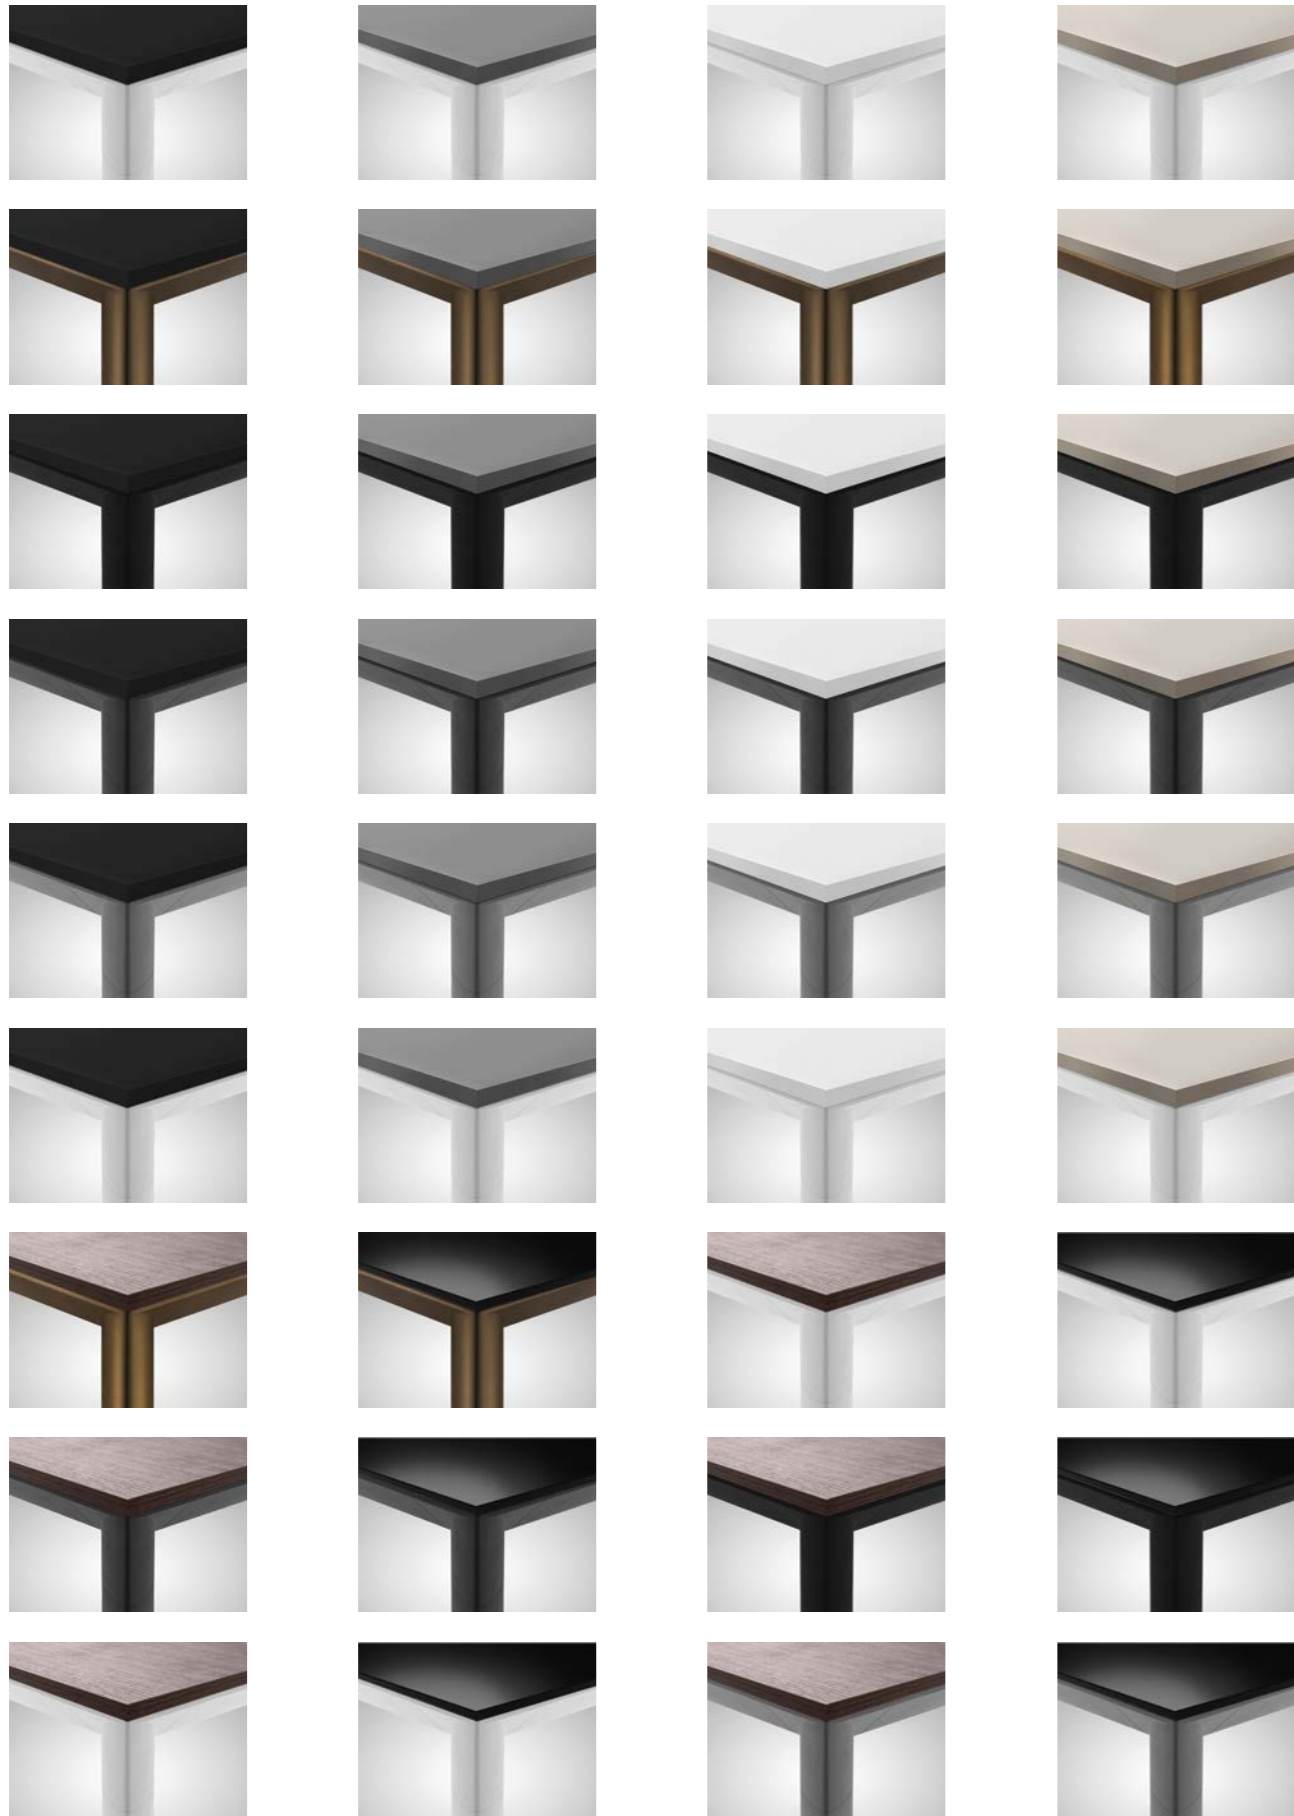

FLB02-PW-F1
H: 197 | W: 80 | D: 35

FLB02-AW-F1
H: 197 | W: 80 | D: 35

FLB03-W-F1
H: 197 | W: 80 | D: 35

FLB03-P-F1
H: 122 | W: 80 | D: 35

FLB03-A-F1
H: 122 | W: 80 | D: 35

FLB04-W-F1
H: 122 | W: 80 | D: 35

FLB02L-WW-F1
H: 197 | W: 40 | D: 35

FLB02L-PW-F1
H: 197 | W: 40 | D: 35

FLB02L-AW-F1
H: 197 | W: 40 | D: 35

FLB01-W-F1
H: 82 | W: 80 | D: 35

FLB01-P-F1
H: 82 | W: 80 | D: 35

FLB01-A-F1
H: 82 | W: 80 | D: 35

FLB03L-W-F1
H: 197 | W: 40 | D: 35

FLB03D-W-F1
H: 159 | W: 80 | D: 35

FLB03D-P-F1
H: 159 | W: 80 | D: 35

FLB01-F1
H: 82 | W: 80 | D: 35

COLORS

Colors are very important in the beauty of the workplace and decoration.
FAST office furniture with its diverse and beautiful colors could be an important factor in making your workplace attractive.
You can set the color of panels and legs with environment.