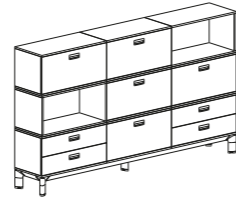

STORAGE

FAST storage units including credenza, filing cabinet and bookshelf have various models and customizable elements that will efficiently accommodate both current and future storage needs.

They offer opportunity for decorative display and keep necessary books, binders and tools close available.

Cr201
H: 150 | W: 200 | D: 45

Cr203
H: 80 | W: 180 | D: 45

Cr202
H: 90 | W: 200 | D: 45

Cr704
H: 58 | W: 240 | D: 40

Cr706
H: 58 | W: 240 | D: 40

Cr705
H: 58 | W: 240 | D: 40

Cr204
H: 100 | W: 40 | D: 49

Cr205
H: 80 | W: 134 | D: 45