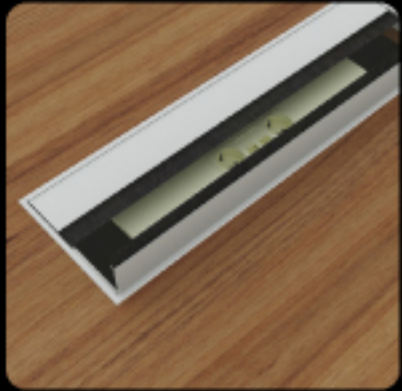

18 Sajiran

C48

A modular conference table with thick light panel on top. Its modular nature gives this opportunity to you to set the table in many different ways and for different number of persons.

Every module has got its own electric box which gives the user accessibility to electricity, network and Tel line conveniently. The form of this conference gives the opportunity to move between two wings of the table easily in order to access to the attendance of the meeting for serving them.

Modern meeting table on a strong structure, hidden electric box is incorporated along the top panel using push to open cover.

C45

Modern meeting table bearing an electric box along the top panel. aluminum cover for electric box make the product seems more fashionable